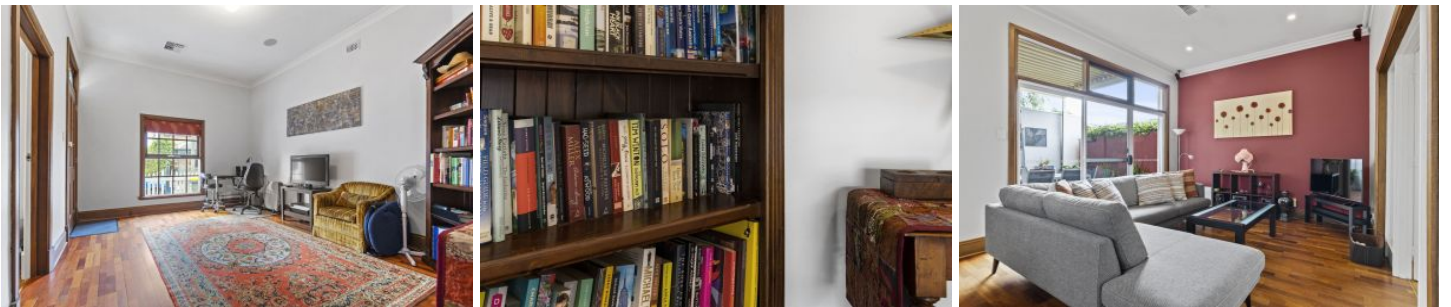

## North Adelaide

2 1

Brilliantly located in the heart of North Adelaide, this spacious 2 bedroom character cottage is ideal for those looking to attend football or cricket matches at the Adelaide Oval or perhaps the Fringe Festival held every March.

### Features:

- Comprises 2 queen size beds
- Modern kitchen with gas cooking and plenty of bench space
- Separate lounge and dining rooms
- Large study, ideal for those looking to do some work from home
- Bathroom and laundry facilities
- Private rear courtyard
- Off street parking