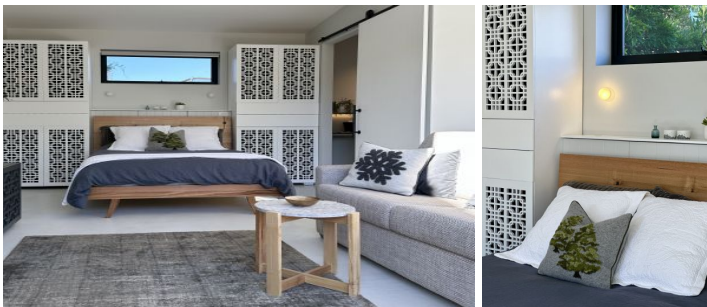

Short & Long Term Property Management

Hawthorn

Little Forest is a bespoke purpose built luxury accommodation and our aim is to accommodate all your needs, starting with keyless secure entry and auto garage roller door with undercover secure parking, 3 steps from your private deck.